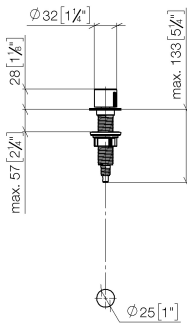

## Strainer waste with control handle - Dark Chrome

ELIO

10 712 970

- control for single basin
- including adapter for Bowden cable

Fits ELIO, ENO, MEM, META SQUARE, SYNC and TARA ULTRA

Fits: ELIO, MEM, ENO, SYNC, TARA ULTRA, META SQUARE

	Dark Chrome	10 712 970-19
	Chrome	10 712 970-00
	Brushed Platinum	10 712 970-06
	Platinum	10 712 970-08
	Durabross (23kt Gold)	10 712 970-09
	Brushed Durabross (23kt Gold)	10 712 970-28
	Matte Black	10 712 970-33
	Brushed Champagne (22kt Gold)	10 712 970-46
	Champagne (22kt Gold)	10 712 970-47
	Brushed Chrome	10 712 970-93
	Brushed Dark Platinum	10 712 970-99

10 712 970

mm [inches]

10 712 970

Parts for other  
finishes can be found  
here: [Chrome](#)